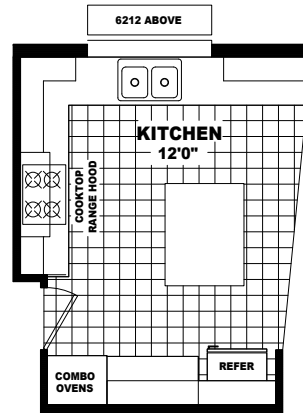

MODEL: TR1912A
 APPROXIMATELY 1912 SQ. FT.
 3 BEDROOM, 2 BATH

ALT KITCHEN