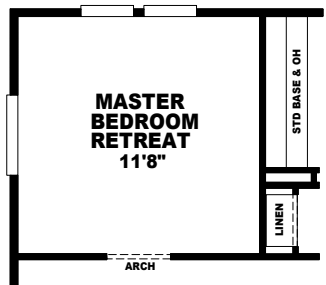

MODEL: LSP3040B
 APPROXIMATELY 3040 SQ. FT.
 4 BEDROOM, 2 1/2 BATH

OPT MASTER BEDROOM RETREAT

ALT KITCHEN