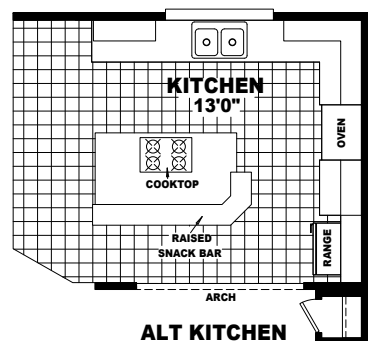

MODEL: LSP3040B
 APPROXIMATELY 3040 SQ. FT.
 4 BEDROOM, 2 1/2 BATH

OPT MASTER BEDROOM RETREAT

ALT KITCHEN