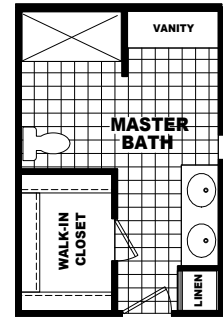

MODEL: LS-3276E
 APPROXIMATELY 2331 SQ. FT.
 4 BEDROOM, 3 BATH

2 TRAPAZOID WINDOWS ABOVE
 W/OPT PRISMATIC DORMER

ALT MASTER BATH