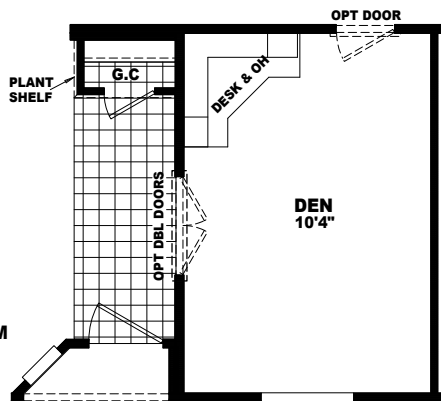

**MODEL: LS-3272A**  
 APPROXIMATELY 2208 SQ. FT.  
 3 BEDROOM, 3 BATH

OPT DESK & OH IN BONUS ROOM

OPT CABINETS IN BONUS ROOM

OPT DESK IN DEN

OPT BEDROOM #4