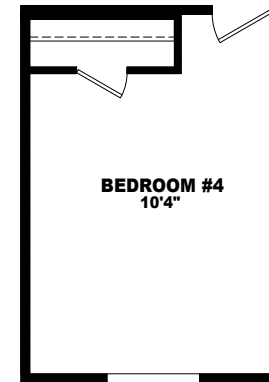

**MODEL: LS-3272A**  
 APPROXIMATELY 2208 SQ. FT.  
 3 BEDROOM, 3 BATH

OPT DESK & OH IN BONUS ROOM

OPT CABINETS IN BONUS ROOM

OPT DESK IN DEN

OPT BEDROOM #4