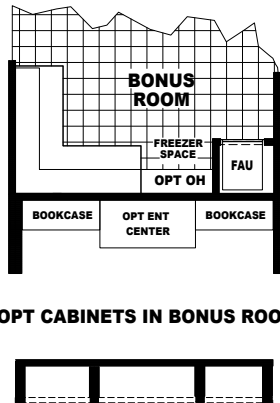

**MODEL: LS-3272A**  
 APPROXIMATELY 2208 SQ. FT.  
 3 BEDROOM, 3 BATH

OPT DESK & OH IN BONUS ROOM

OPT CABINETS IN BONUS ROOM

OPT DESK IN DEN

OPT BEDROOM #4