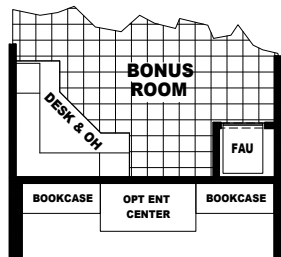

**MODEL: LS-3272A**  
 APPROXIMATELY 2208 SQ. FT.  
 3 BEDROOM, 3 BATH

OPT DESK & OH IN BONUS ROOM

OPT CABINETS IN BONUS ROOM

OPT DESK IN DEN

OPT BEDROOM #4