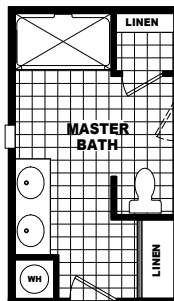

MODEL: LS3256D
APPROXIMATELY 1715 SQ. FT.
3 BEDROOM, 2 BATH

ALT MASTER BATH

IMPORTANT: Because we continuously update and modify Cavco products it is important for you to know that our brochures and literature are for illustrative purposes only. All information contained herein may vary from the actual home we build. Dimensions are nominal and length and width measurements are from exterior wall to exterior wall. The right is reserved to make changes at any time, without notice or obligation, in prices, colors, materials, specifications, features and models. Please check with your retailer for specific information about the home you select. (Add approximately four feet to determine transportable length.)
©2008 Cavco Industries, Inc. | All Rights Reserved | cavco.com