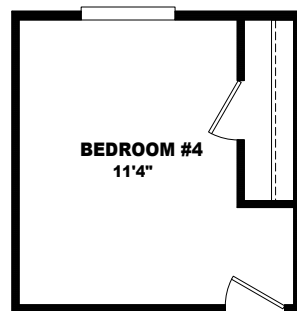

MODEL: GS-3562K
 APPROXIMATELY 1726 SQ. FT.
 3 BEDROOM, 2 BATH

OPT WALK-IN CLOSET
 (REPLACES RETREAT)

OPT BEDROOM #4
 (REPLACES FAMILY ROOM)