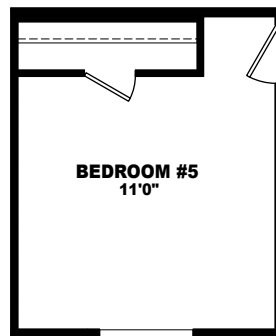

OPT FLASH BATH

MODEL: GS-2768A
 APPROXIMATELY 2027 SQ. FT.
 4 BEDROOM, 2 BATH

OPT BEDROOM #5

OPT WINDOW