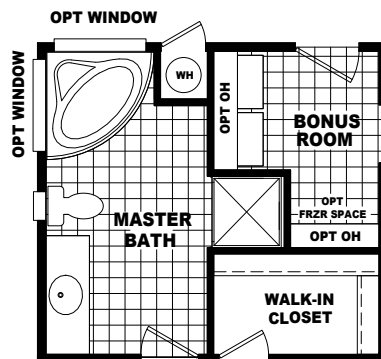

MODEL: GS-2488B
 APPROXIMATELY 1280 SQ. FT.
 3 BEDROOM, 2 BATH

OPT FLASH BATH