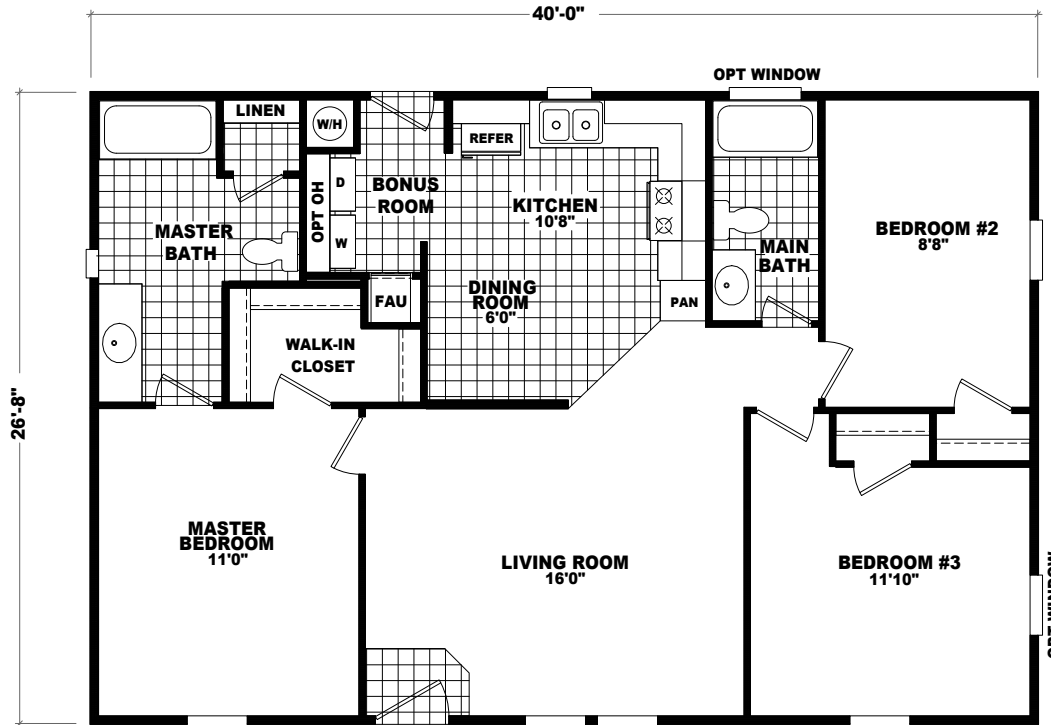

W/OPT GARDEN TUB

W/OPT FLASH BATH

26'-8"

40'-0"

MODEL: GS-2408E
 APPROXIMATELY 1066 SQ. FT.
 3 BEDROOM, 2 BATH