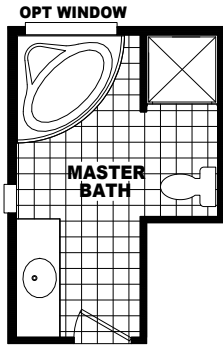

W/OPT GARDEN TUB

W/OPT FLASH BATH

26'-8"

40'-0"

MODEL: GS-2408E
 APPROXIMATELY 1066 SQ. FT.
 3 BEDROOM, 2 BATH