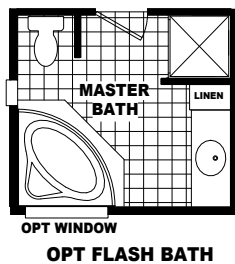

MODEL: CVC2452A-96
 APPROXIMATELY 1213 SQ. FT.
 3 BEDROOM, 2 BATH

Introducing Cedar Valley Cabins, designed specifically for private property!

This new brand, built by Cavco Litchfield, includes many unique cabin amenities such as oil rubbed bronze fixtures, cedar paneling and front and side porches.