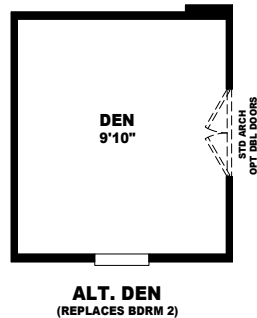

MODEL: CVC2452A-96
 APPROXIMATELY 1213 SQ. FT.
 3 BEDROOM, 2 BATH

Introducing Cedar Valley Cabins, designed specifically for private property!

This new brand, built by Cavco Litchfield, includes many unique cabin amenities such as oil rubbed bronze fixtures, cedar paneling and front and side porches.